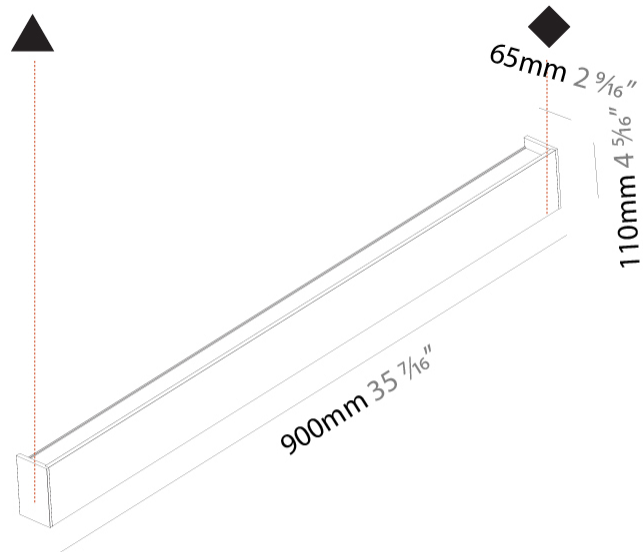

GENERAL

Series: Never Ending
Brand: Prolicht
Division: Architectural
Mounting Type: Surface
Mounting Location: Wall
Subcategory: Profile

PHYSICAL

Shape: Rectangle
Length (mm): 900
Length (in): 35 7/16
Height (mm): 110
Depth (mm): 65
Height (in): 4 5/16
Depth (in): 2 9/16
Light Distribution: Direct / Indirect
Weight (kg): 3.5
Weight (lbs): 7.71
Diffuser: PMMA - Opal
Fixture Finish: ANA / SSR / BKV / CWI / CRY / HAB / MSR / UFT / ITA / RUA / OGR / FTG / MYG / RWR / LOD / PUS / FRO / FUP / KIA / POP / BLS / SPG / MEY / GOH / GUM / CHC / COM / ABZ / JAG / OBR / MOS / ROR
Fixture Material: Extruded Aluminum

ELECTRICAL

Lamp Type: LED (Zhaga Standard)
Input Wattage (W): 15
Total Output Wattage (W): 12 / 11.1 (3500K)
Dimming: Non-Dimming / Phase Dimming (120Vac only) / 0-10V Dimming
Driver Included: Yes
Driver Location: Integrated
Driver Type: Constant Current - 120 / 277Vac
Driver Class: Class 2
Input Voltage (V): 120 - 277
Constant Current (MA): 350 / 375 (3500K)

LED

Color Temperature (°K): 3000 / 3500 / 4000
Max. Delivered Lumen (lm): 920 / 951 / 970
CRI: >80 CRI
Lamp Life (hrs): 50000

OPTICAL

RATINGS AND CERTIFICATIONS

Certified By: Certified for North American Standards
IP rating: IP20

PROJECT
TYPE
SPECIFIER
QUANTITY
DATE