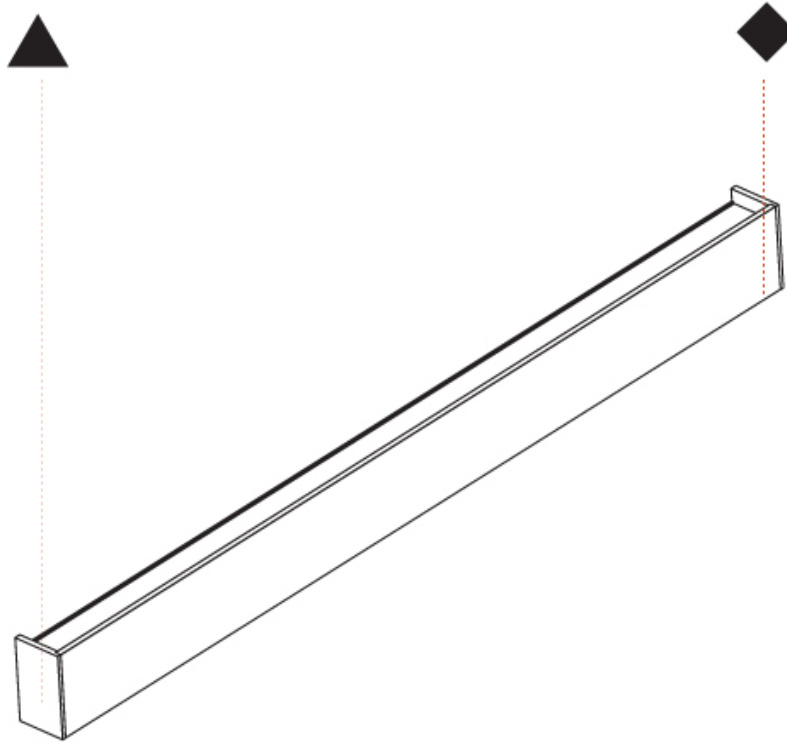

PROJECT
TYPE
SPECIFIER
QUANTITY
DATE

A33281-

PROJECT

TYPE

SPECIFIER

QUANTITY

DATE

NEVER ENDING SURFACE